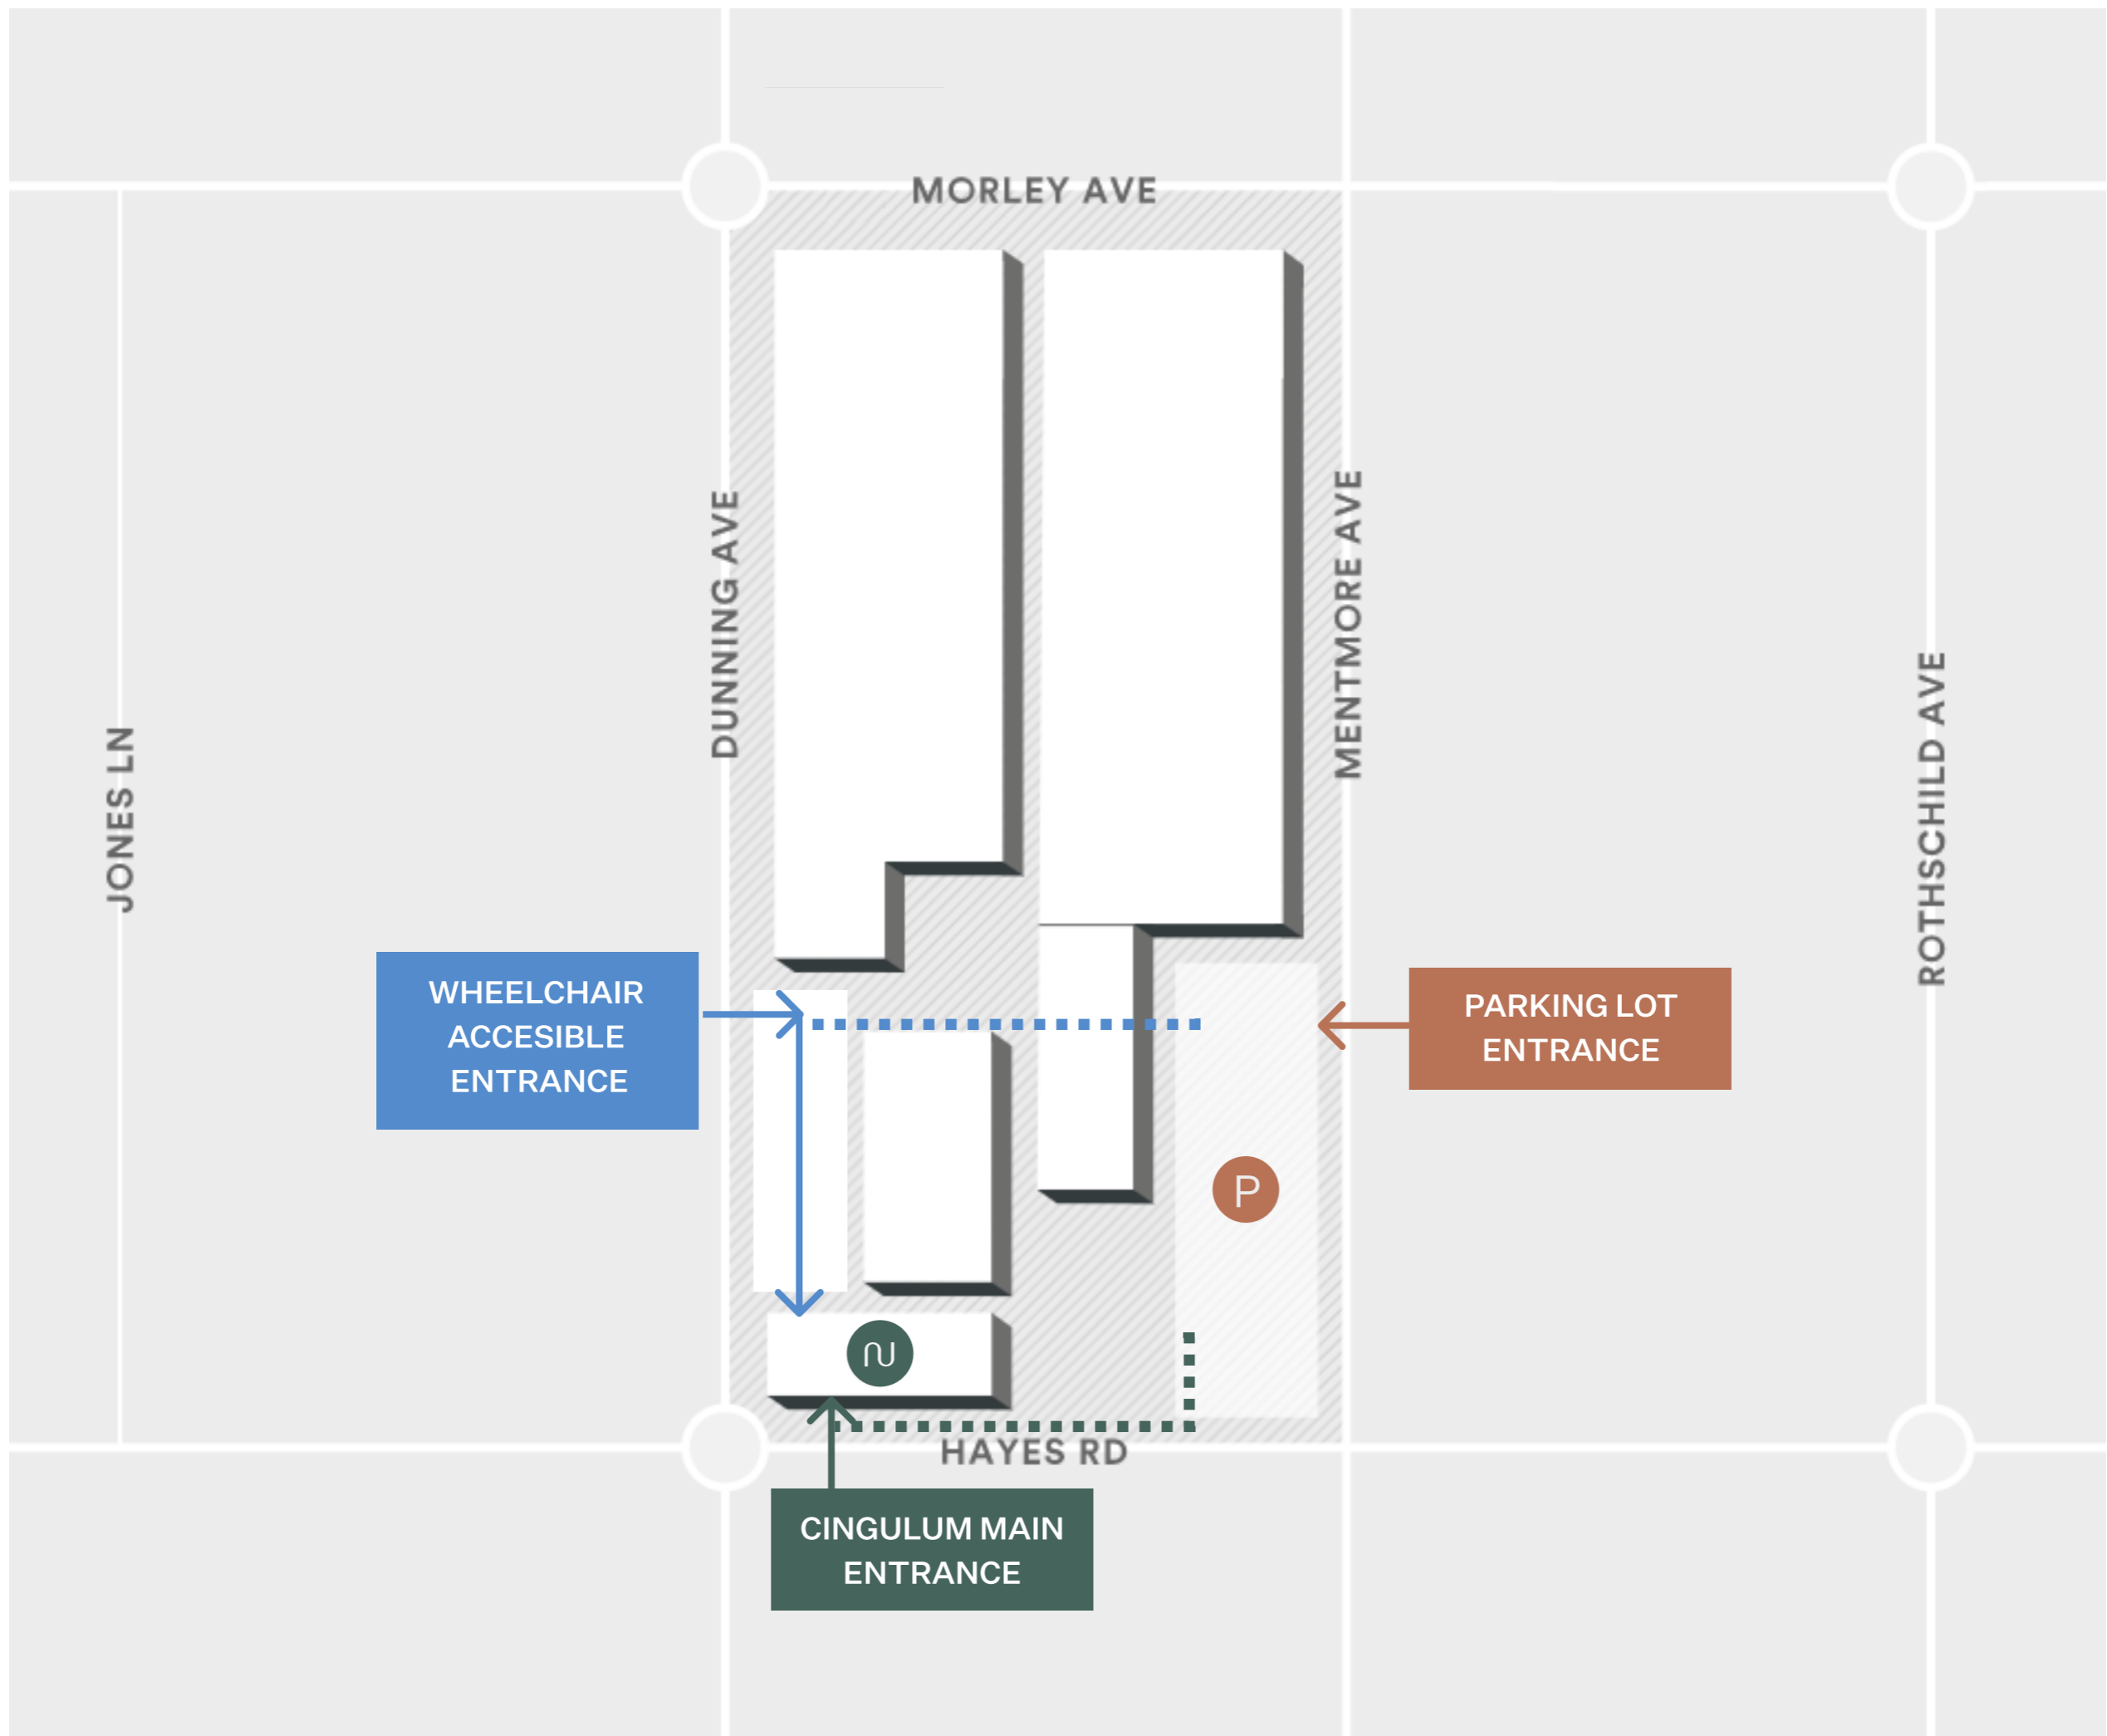

Parking Instructions

Directions to The Cannery Parking Lot

1. Turn onto Hayes Rd from Botany Rd.
2. Continue straight through the 1st roundabout.
3. Turn left on Mentmore Ave.
3. Turn left into Cannery Parking Lot.
4. Follow the dotted green lines on the map above to Cingulum Main Entrance.

Please note that the Cannery provides free parking for up to 1 hour.

Directions to Wheelchair Accessible Entrance

1. Turn onto Hayes Rd from Botany Rd.
2. Turn left at the roundabout onto Dunning Ave.
3. Turn right into the Cannery Parking Lot.
4. Follow the blue arrows on the map above. Immediately turn right again.
5. Our entrance is at the end of the parking lot with the pink door frame.

Patients can be dropped off at this entrance, but cars must be reparked in the customer parking lot show on the map above or on the street.